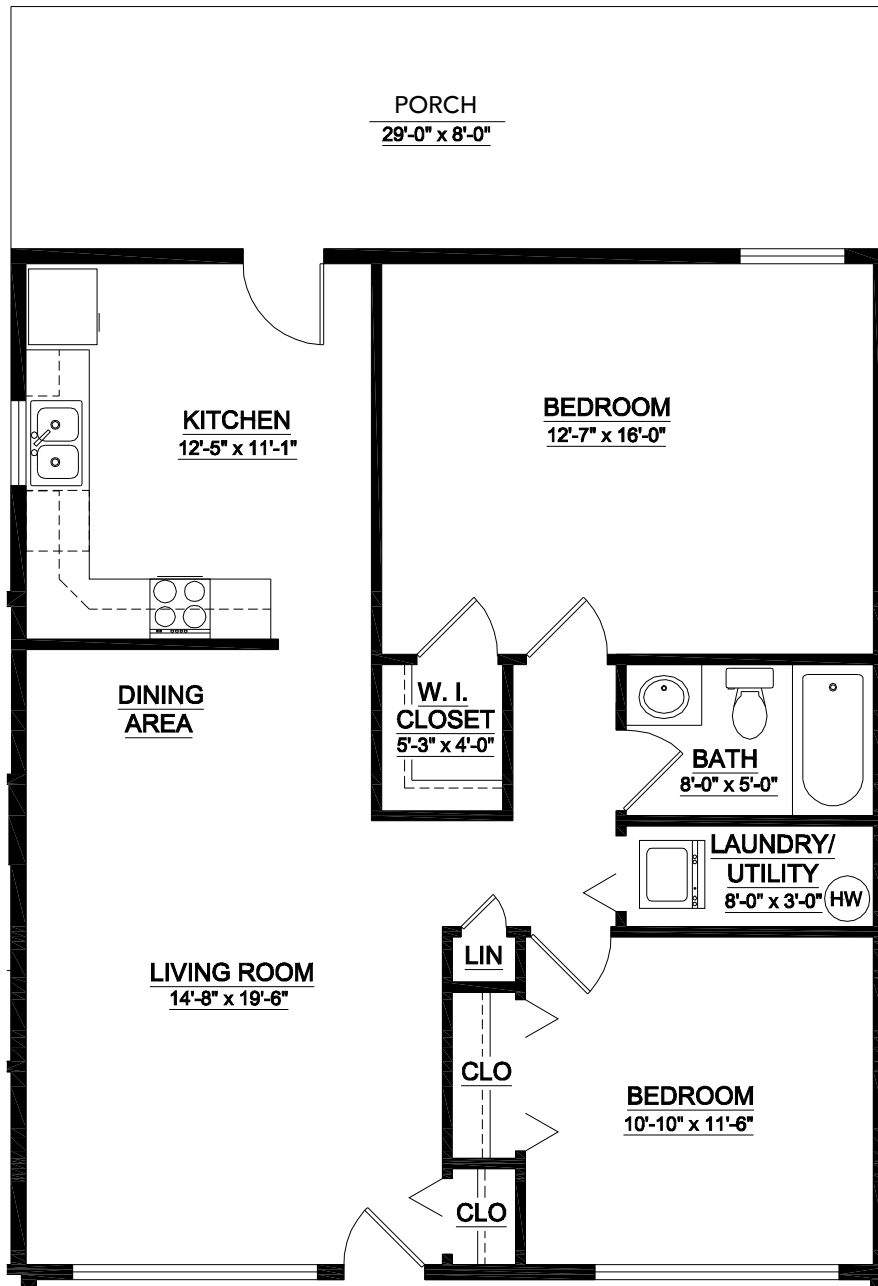

## The Westport Cottage Floor Plan

2 Bedroom • 1 Bath • 900 sq. ft.\*

*\*Architect's floor plans are approximate and not to scale; some units feature sunrooms in lieu of a patio, which provides additional living space not accounted for in the total square footage listed.*