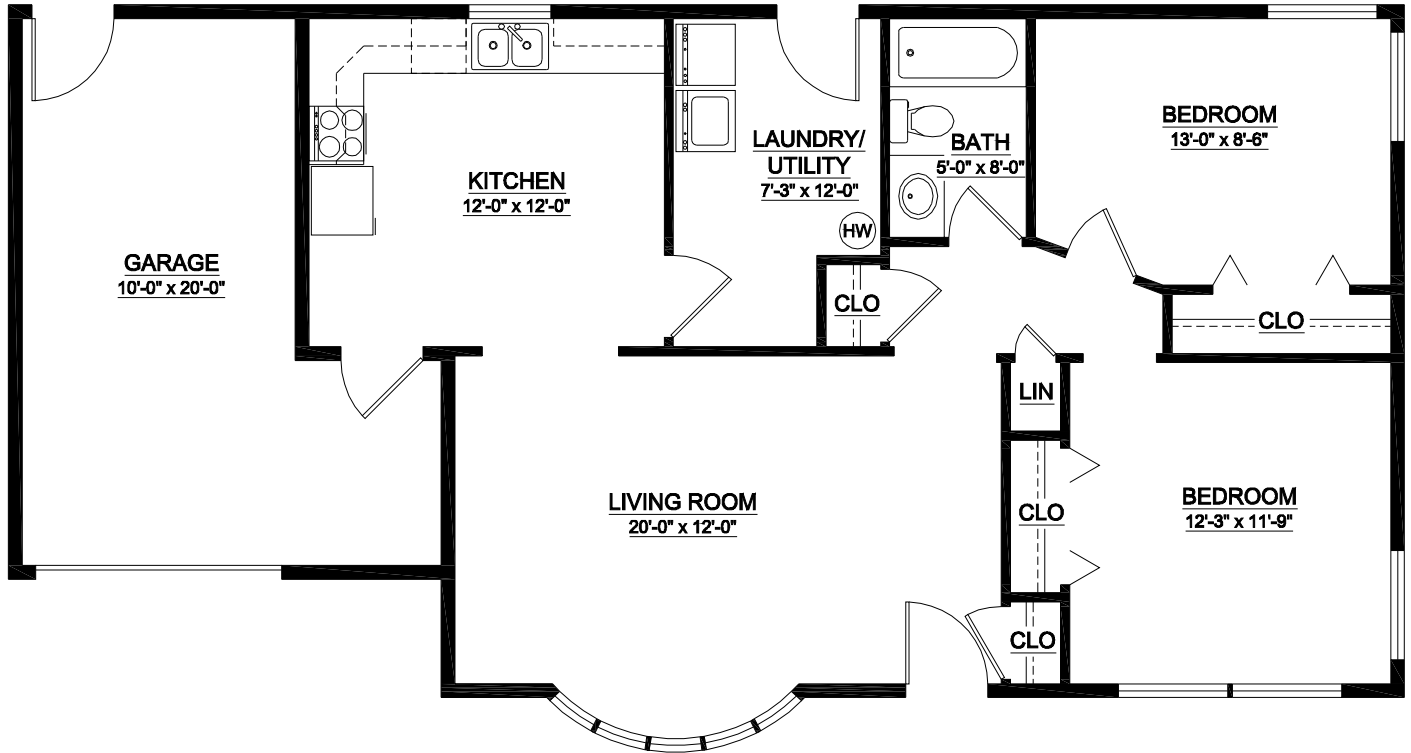

The Middleton (with and without Garage) Cottage Floor Plan

2 Bedroom • 1 Bath • 900 sq. ft.*

**Architect's floor plans are approximate and not to scale; some units feature sunrooms in lieu of a patio, which provides additional living space not accounted for in the total square footage listed.*