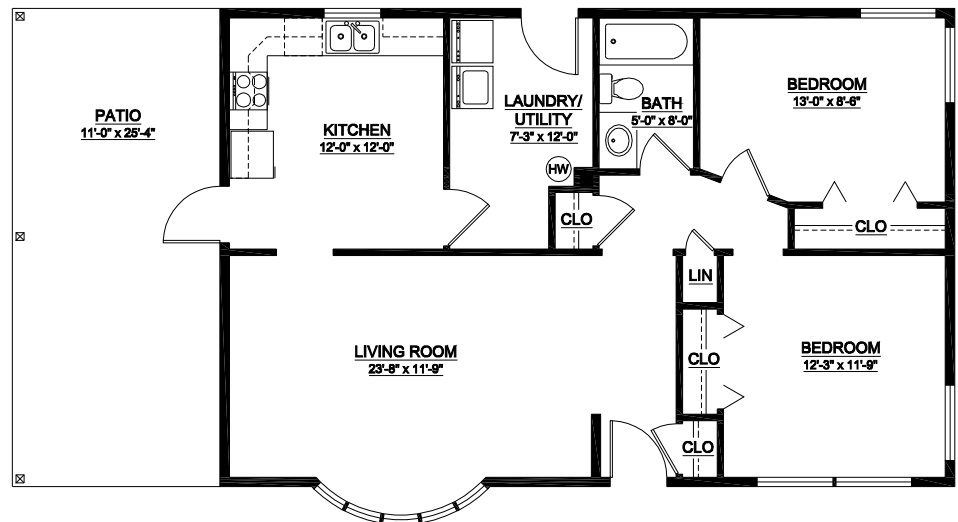

The Middleton (with and without Garage) Cottage Floor Plan

2 Bedroom • 1 Bath • 900 sq. ft.*

**Architect's floor plans are approximate and not to scale; some units feature sunrooms in lieu of a patio, which provides additional living space not accounted for in the total square footage listed.*