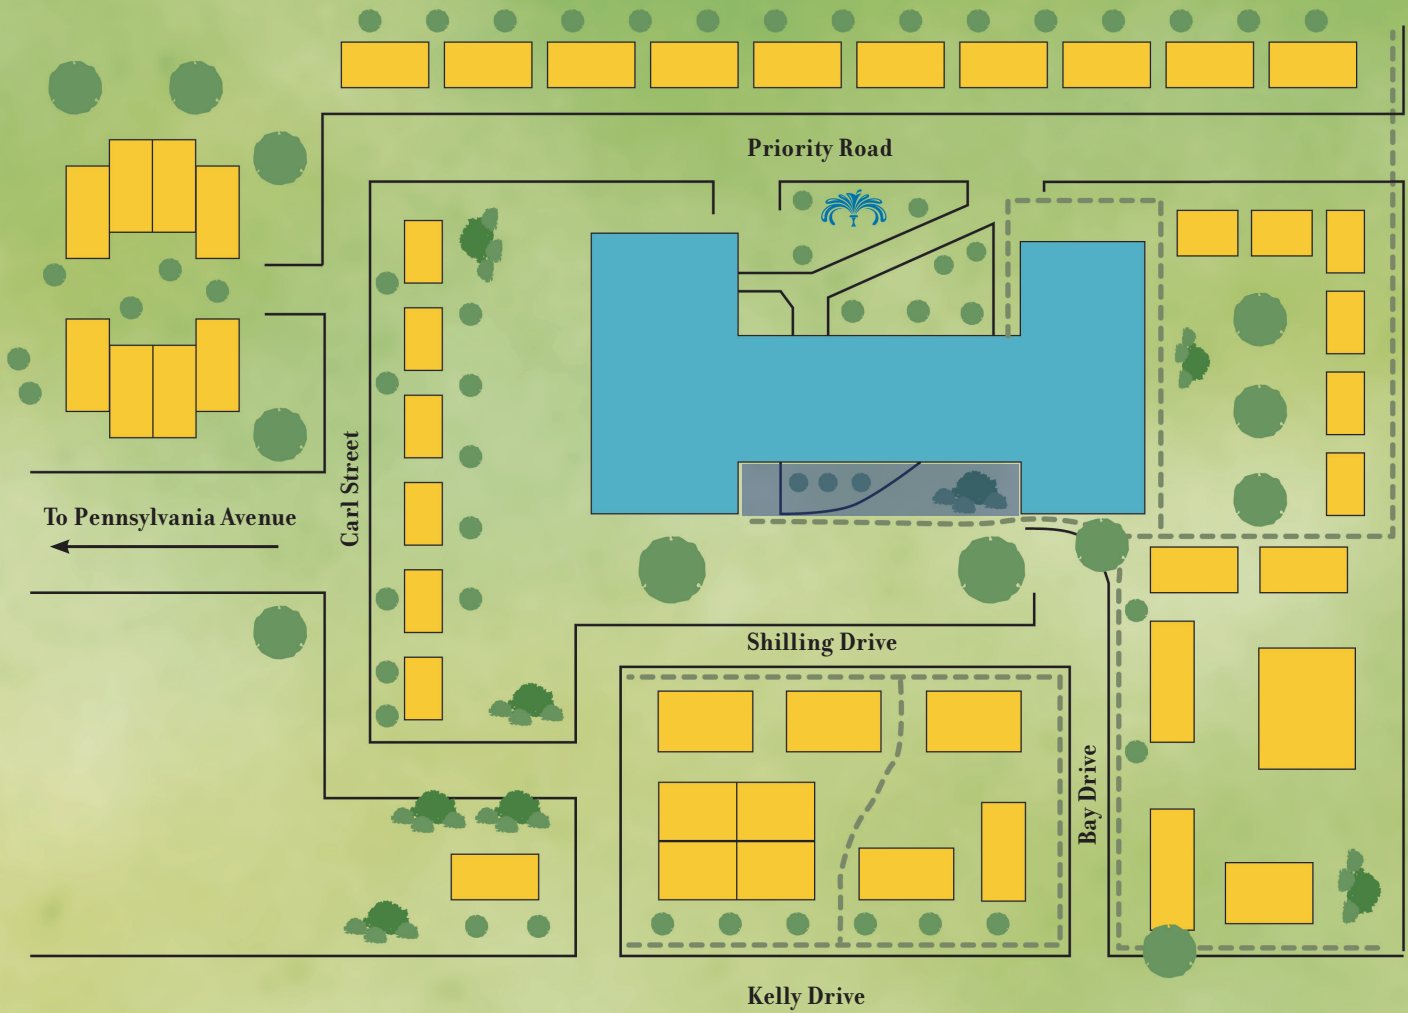

Campus Map

-  Residential Living Cottages
-  Community Center and Personal Care Residence
-  Walking Trail
-  Water Garden
-  Fountain

 **Spiritrust Lutheran**[®]
The Village at Kelly Drive

750 Kelly Drive ▪ York, PA 17404 ▪ 717-854-5010 ▪ toll-free 877-741-0248