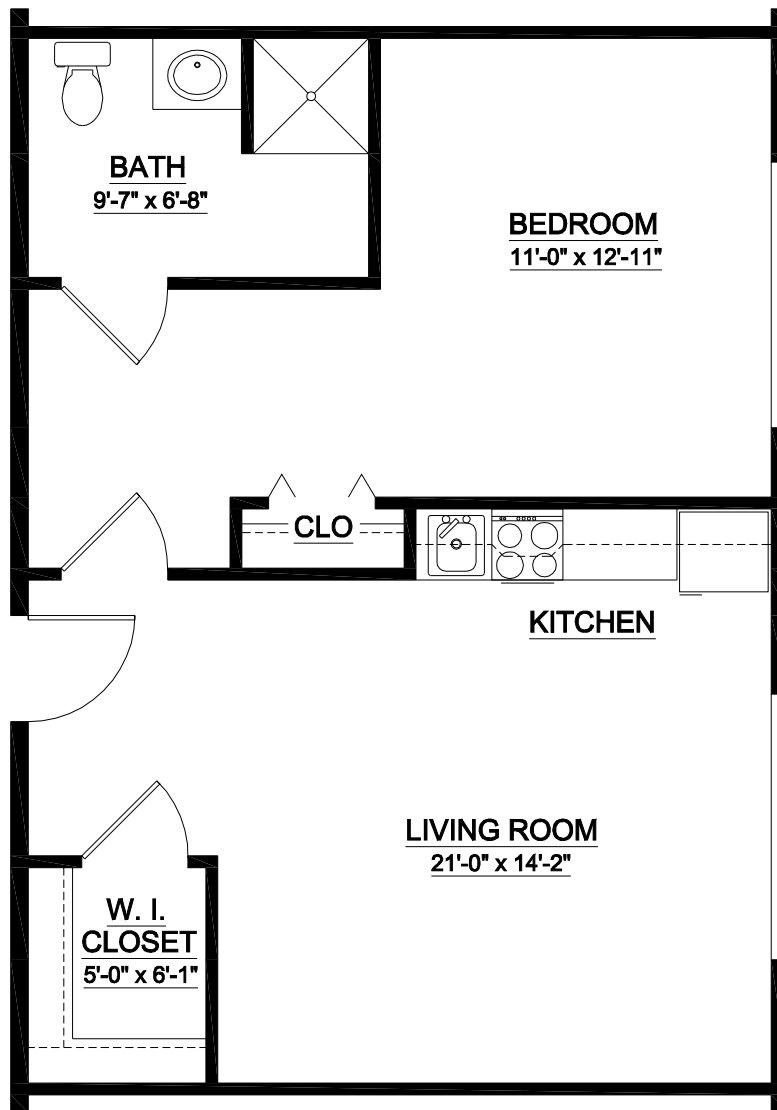

# The Devon II Apartment Floor Plan

1 Bedroom • 1 Bath • 600 sq. ft.\*

*\*Architect's floor plans are approximate and not to scale.*

750 Kelly Drive ▪ York, PA 17404 ▪ 717-854-5010 ▪ toll-free 877-741-0248