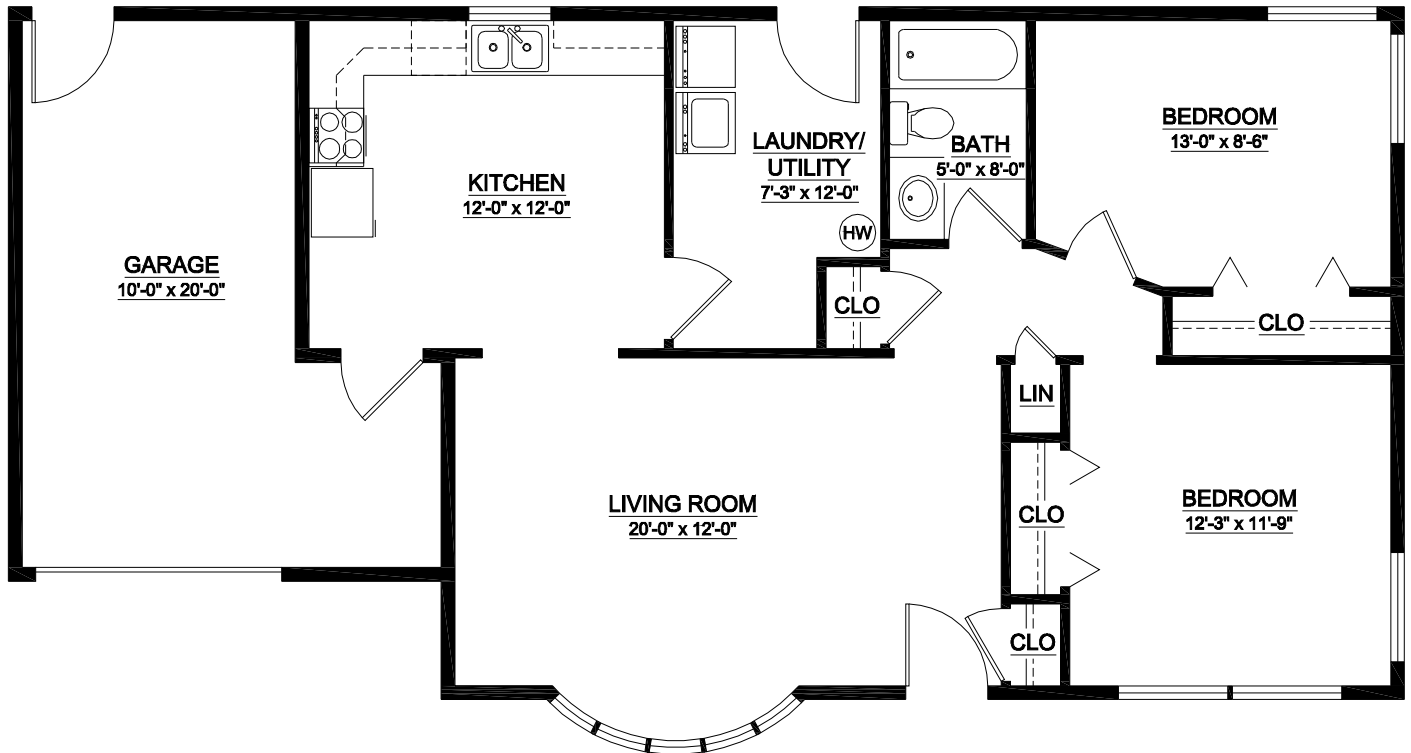

The Middleton (with and without Garage) Cottage Floor Plan

2 Bedroom • 1 Bath • 900 sq. ft.*

**Architect's floor plans are approximate and not to scale; some units feature sunrooms in lieu of a patio, which provides additional living space not accounted for in the total square footage listed.*