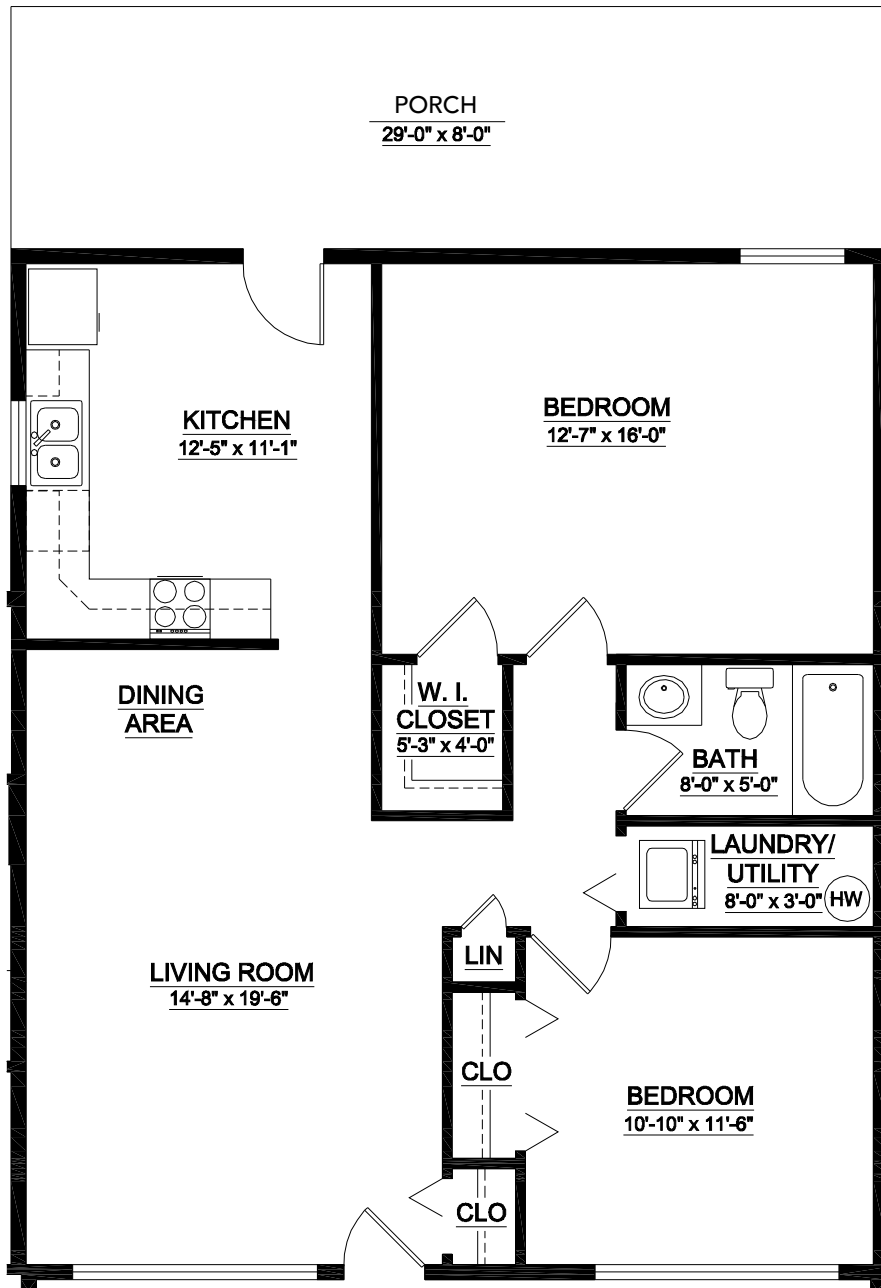

The Westport Cottage Floor Plan

2 Bedroom • 1 Bath • 900 sq. ft.*

**Architect's floor plans are approximate and not to scale; some units feature sunrooms in lieu of a patio, which provides additional living space not accounted for in the total square footage listed.*